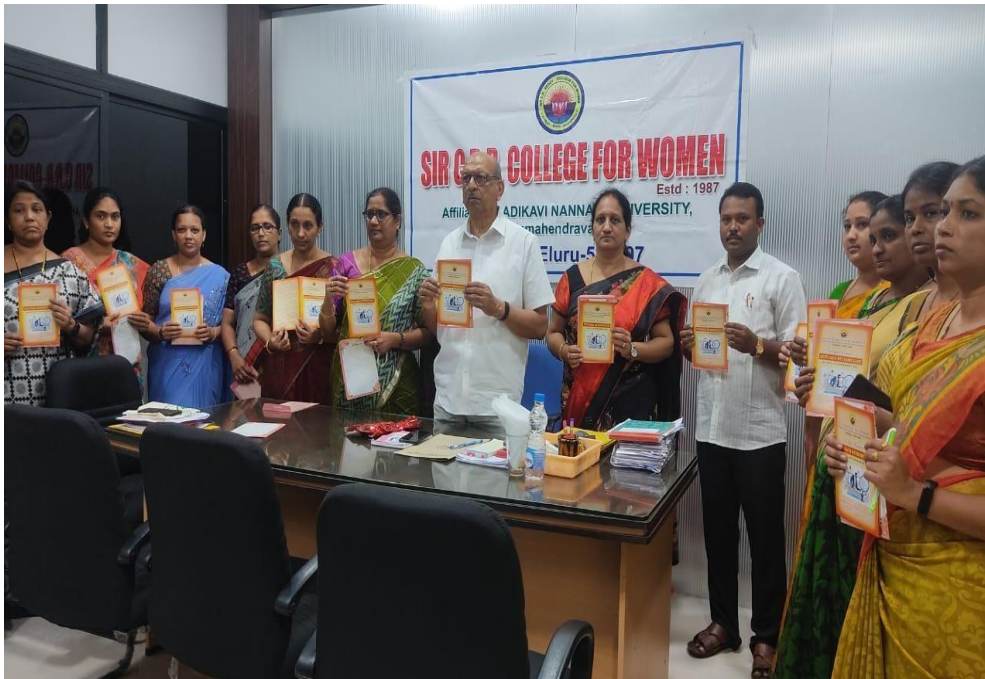

INAUGURATION OF NATIONAL WEBINAR